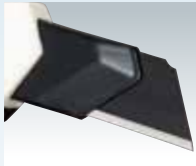

Use 2 hands to operate while putting all of your strength into cutting process

Stronggrip-J™

- Press down with one hand over the top of knife and grip the handle with the other hand. This will give more control and force when cutting into materials.
- Convenient size to use with both hands and to fit tool pouch.
- 1.0mm thick tempered stainless steel blade sleeve. Outstanding blade durability.
- The new blade sleeve feature which supports the edge of blade prevents blade breakage.

Art.Nr.						EAN
CB62H/B1	22mm	10	ENDURA-BLADE™	10	100	4975364 021557

image

Tajima

HOTNEWS

VOL. 19

Fully tempered blade sleeve with multi-function fin end.
Can be used for opening, fastening and prying.

DFC670 / DFC671

Extended blade sleeve supports the edge of blade and it prevents blade breakage.

Grip form

Newly-designed 2 colored grip to fit in one's hands

In-handle blade storage

Up to 2 spare blades can be loaded inside the grip

New high precision blade-sliding feature.

Slider movements can be felt in hand when moving back and forward. Compared to existing slider feature, this tool gives more precise feeling from the grip to hand.