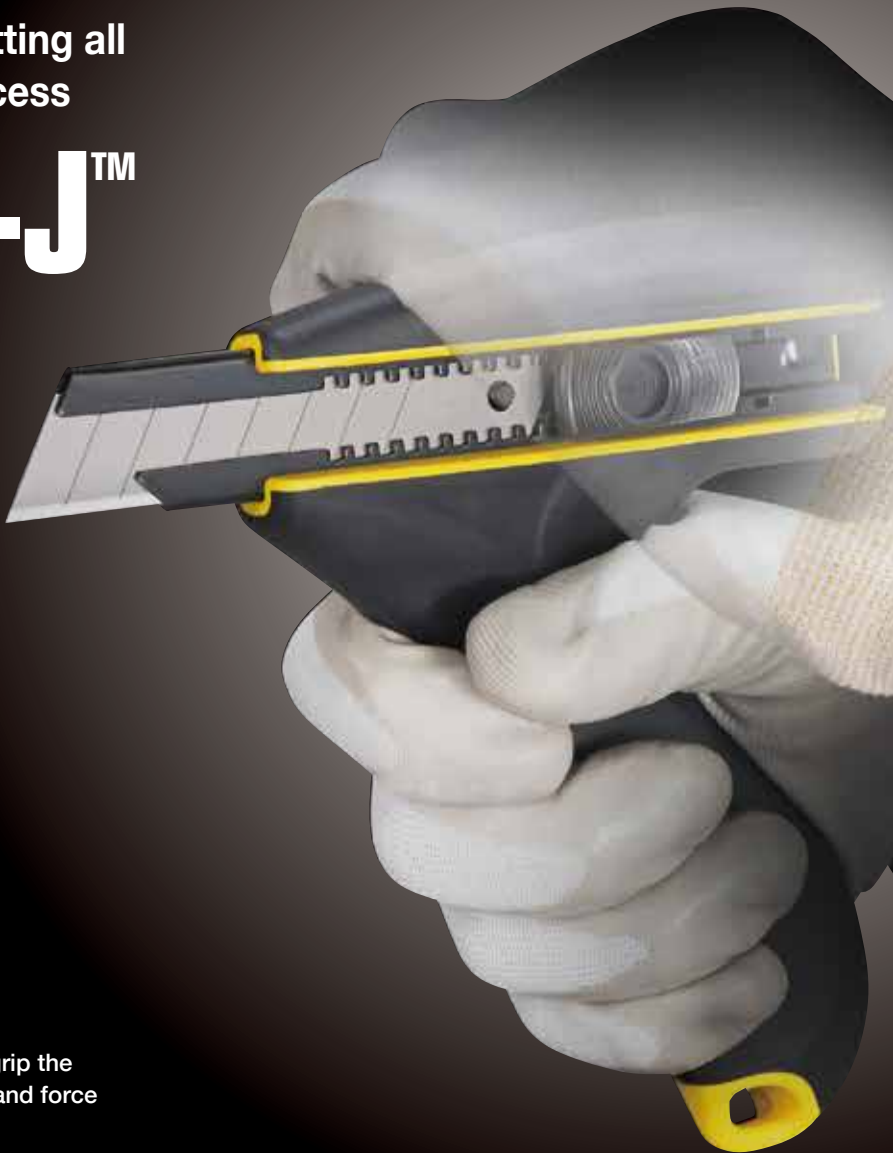

Use 2 hands to operate while putting all of your strength into cutting process

Stronggrip-J™

- Press down with one hand over the top of knife and grip the handle with the other hand. This will give more control and force when cutting into materials.
- Convenient size to use with both hands and to fit tool pouch.
- 1.0mm thick tempered stainless steel blade sleeve. Outstanding blade durability.
- The new blade sleeve feature which supports the edge of blade prevents blade breakage.

Art.Nr.						EAN
DC690-Y1-10	22mm	10	ENDURA-BLADE™	6	24	4975364 112507

- Strong, stiff 0.65 mm thick blade
- Sturdy 22 mm wide blade
- Snap-off line pitch is 1.0mm

For best usage: Caulking materials, insulation materials, drywall and plywood.

Art.Nr.						EAN
CB62H/B1	22mm	10	ENDURA-BLADE™	10	100	4975364 021557

image

Tajima

HOTNEWS

VOL. 19

Fully tempered blade sleeve with multi-function fin end.
Can be used for opening, fastening and prying.

DFC670 / DFC671

New high precision blade-sliding feature.

Slider movements can be felt in hand when moving back and forward. Compared to existing slider feature, this tool gives more precise feeling from the grip to hand.