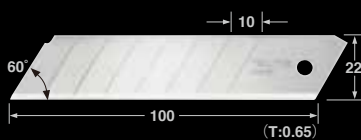

Use 2 hands to operate while putting all of your strength into cutting process

Stronggrip-J™

- Press down with one hand over the top of knife and grip the handle with the other hand. This will give more control and force when cutting into materials.
- Convenient size to use with both hands and to fit tool pouch.
- 1.0mm thick tempered stainless steel blade sleeve. Outstanding blade durability.
- The new blade sleeve feature which supports the edge of blade prevents blade breakage.

Art.Nr.						EAN
DC690-Y1-10	22mm	10	ENDURA-BLADE™	6	24	4975364 112507

- Strong, stiff 0.65 mm thick blade
- Sturdy 22 mm wide blade
- Snap-off line pitch is 1.0mm

For best usage: Caulking materials, insulation materials, drywall and plywood.

Art.Nr.						EAN
CB62H/B1	22mm	10	ENDURA-BLADE™	10	100	4975364 021557

image

Tajima

HOTNEWS

VOL. 19

Fully tempered blade sleeve with multi-function fin end.
Can be used for opening, fastening and prying.

DFC670 / DFC671