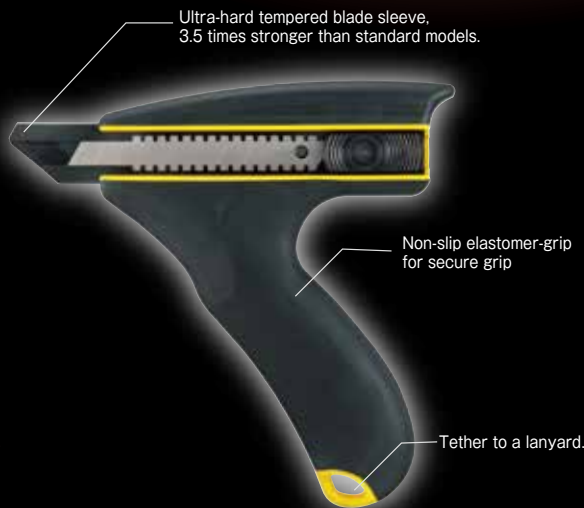

Use 2 hands to operate while putting all of your strength into cutting process

Stronggrip-J™

- Press down with one hand over the top of knife and grip the handle with the other hand. This will give more control and force when cutting into materials.
- Convenient size to use with both hands and to fit tool pouch.
- 1.0mm thick tempered stainless steel blade sleeve. Outstanding blade durability.
- The new blade sleeve feature which supports the edge of blade prevents blade breakage.

Art.Nr.						EAN
DC690-Y1-10	22mm	10	ENDURA-BLADE™	6	24	4975364 112507

- Strong, stiff 0.65 mm thick blade
- Sturdy 22 mm wide blade
- Snap-off line pitch is 1.0mm

For best usage: Caulking materials, insulation materials, drywall and plywood.

Art.Nr.						EAN
CB62H/B1	22mm	10	ENDURA-BLADE™	10	100	4975364 021557

image

Tajima

HOTNEWS

VOL. 19

Fully tempered blade sleeve with multi-function fin end.
Can be used for opening, fastening and prying.

DFC670 / DFC671

Extended blade sleeve supports the edge of blade and it prevents blade breakage.

Grip form

Newly-designed 2 colored grip to fit in one's hands

In-handle blade storage

Up to 2 spare blades can be loaded inside the grip