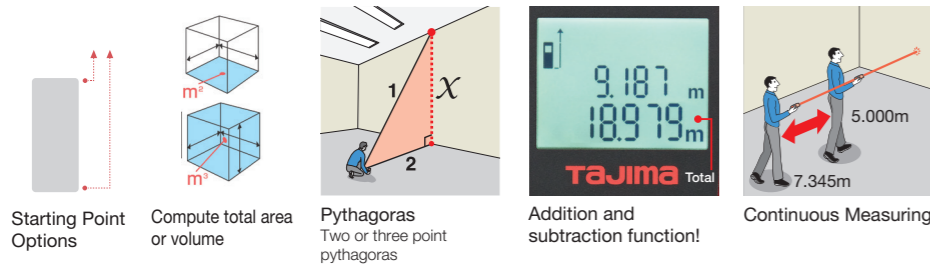

F02

LKT-F02R

Standard

- Indoor use
- Standard Range 20m
- Standard Tolerance $\pm 3.0\text{mm}$

Laser distance meter for both professionals and DIY

- Accessories
- Protective Case
 - Neck strap
 - Two AAA batteries

Art.Nr.	*Range with favorable conditions	*Accuracy with favorable conditions	Measuring units	Weight with batteries	EAN
LKT-F05R	0.05m-50m	$\pm 2.0\text{mm}$	m, ft, in	96g	4975364 048660

Always portable, lightweight and compact body