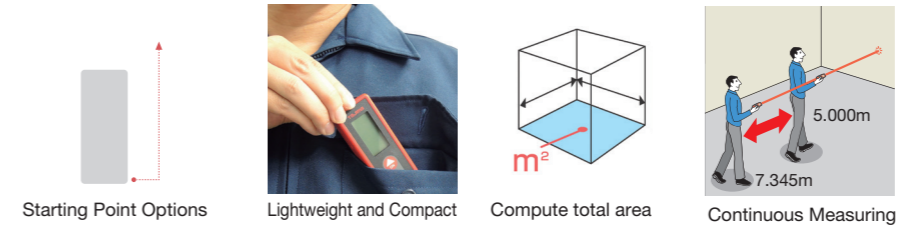

Always portable, lightweight and compact body