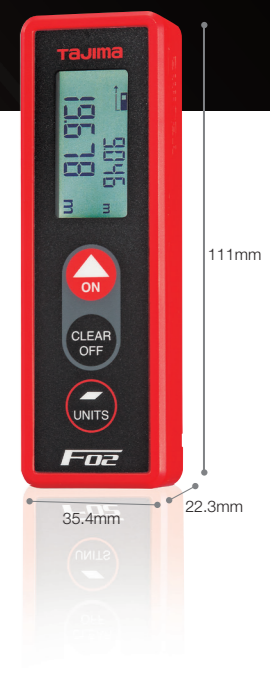

1. Accessories
2. Pouch
   - Two AAA batteries