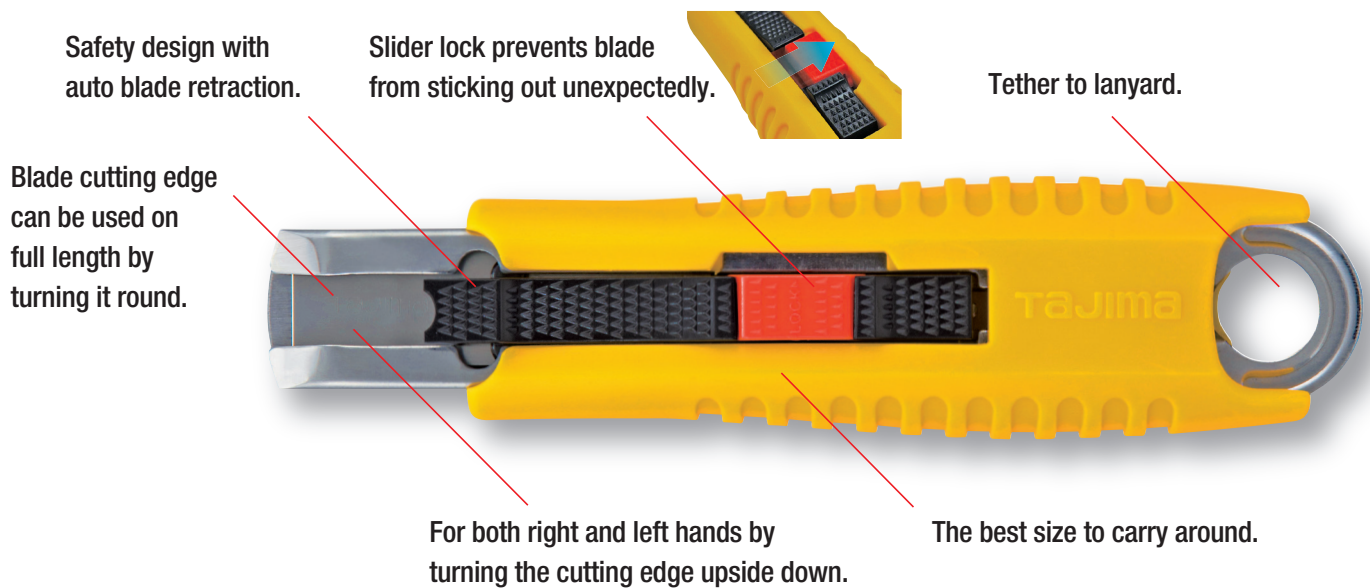

SAFETY KNIFE LC959™

To prevent injuries, the products with safety considerations will be essential. Tajima's new safety knife LC959 can be used at any workplace including factories, warehouses, offices and houses.

Auto-retract blade when it leaves the cutting material.

image

Tajima

HOTNEWS

VOL. **15**

SAFETY KNIFE LC959™

The simple usage

3 steps

Read the QR code for more information

- ① Slide out the blade and start cutting.
- ② While cutting, do not hold thumb on slider.
- ③ Knife automatically retracts the blade as soon as the blade is released from your cutting material.

Art.Nr.					EAN
LC959X/Y1	1	SAFETY KNIFE LC959 YELLOW	10	120	4975364 112064

Replacement Blade CB93

Both sides of the blade can be used.
Blade without notch for safer use.

Art.Nr.					EAN
CB93H/Y1	10	CB93 10PCS IN HARD CASE	20	240	4975364 112071