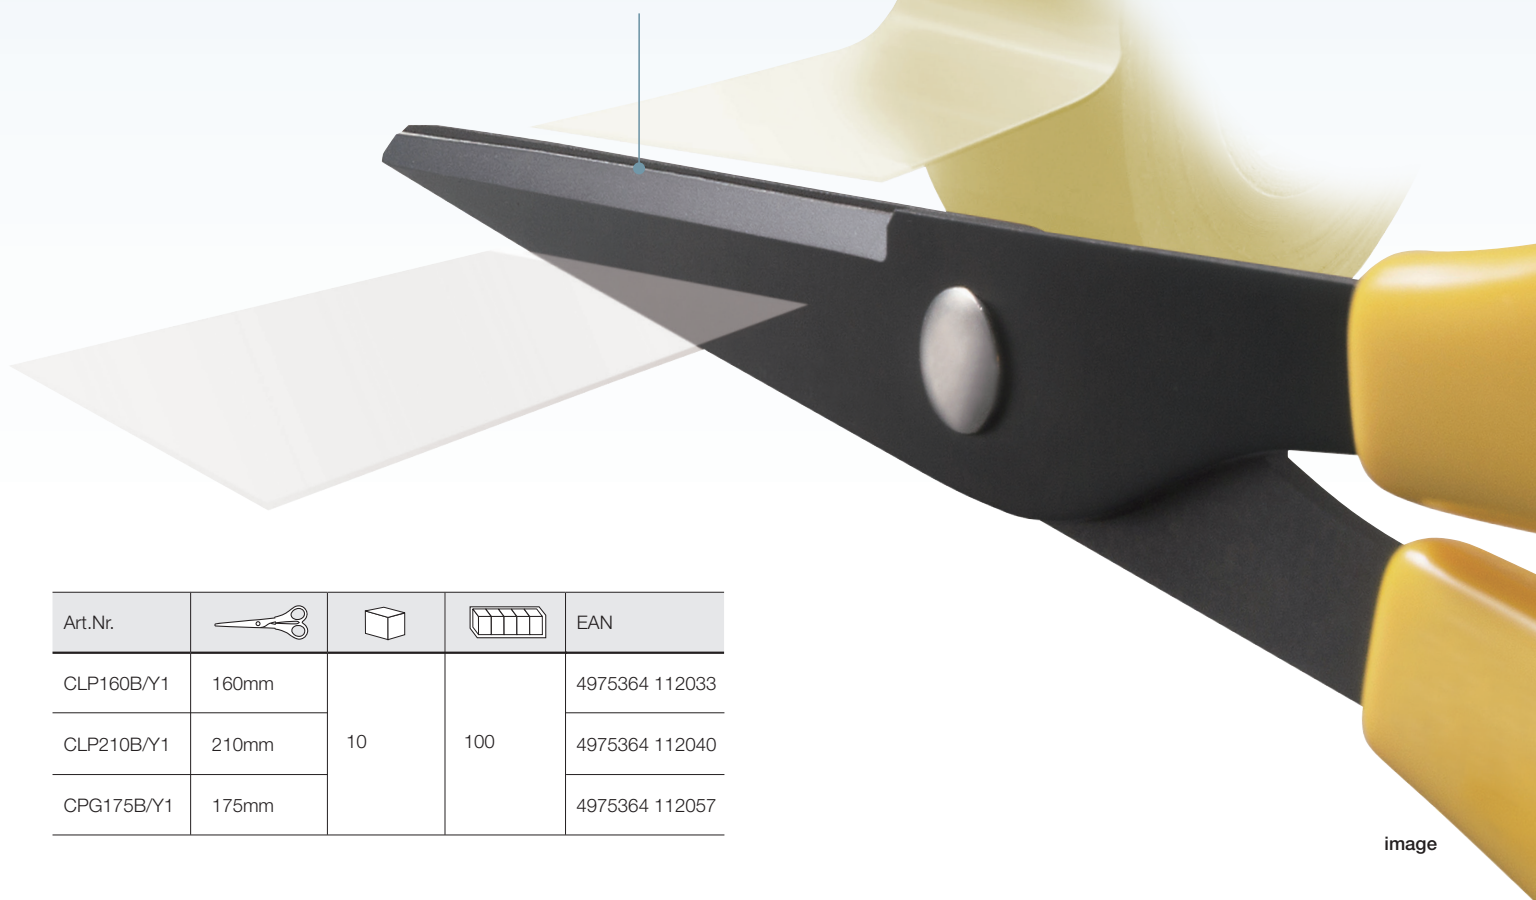

Premium Fluoro-Coat Blade Coating
prevents sticking to material your cutting.