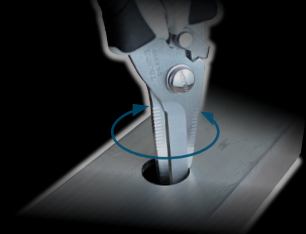

# Multi-purpose Cable Cutter™

Hard Chrome Plated Blades with Serrated Blade Edges

Grooves for deburring

Multi-purpose scissors for cable and soft iron sheet cutting

Opening Preventive Stopper by one-hand operation

Cutting Capacity

- Cables: less than 2.0mm in diameter
- Soft iron sheets: less than 0.5mm thick
- Resin products: less than 1.0mm thick

Elastomer-grip

Tether to a lanyard

アタリ

Art.Nr.				EAN
DKBB50B/W1	45mm	6	36	4975364 112026